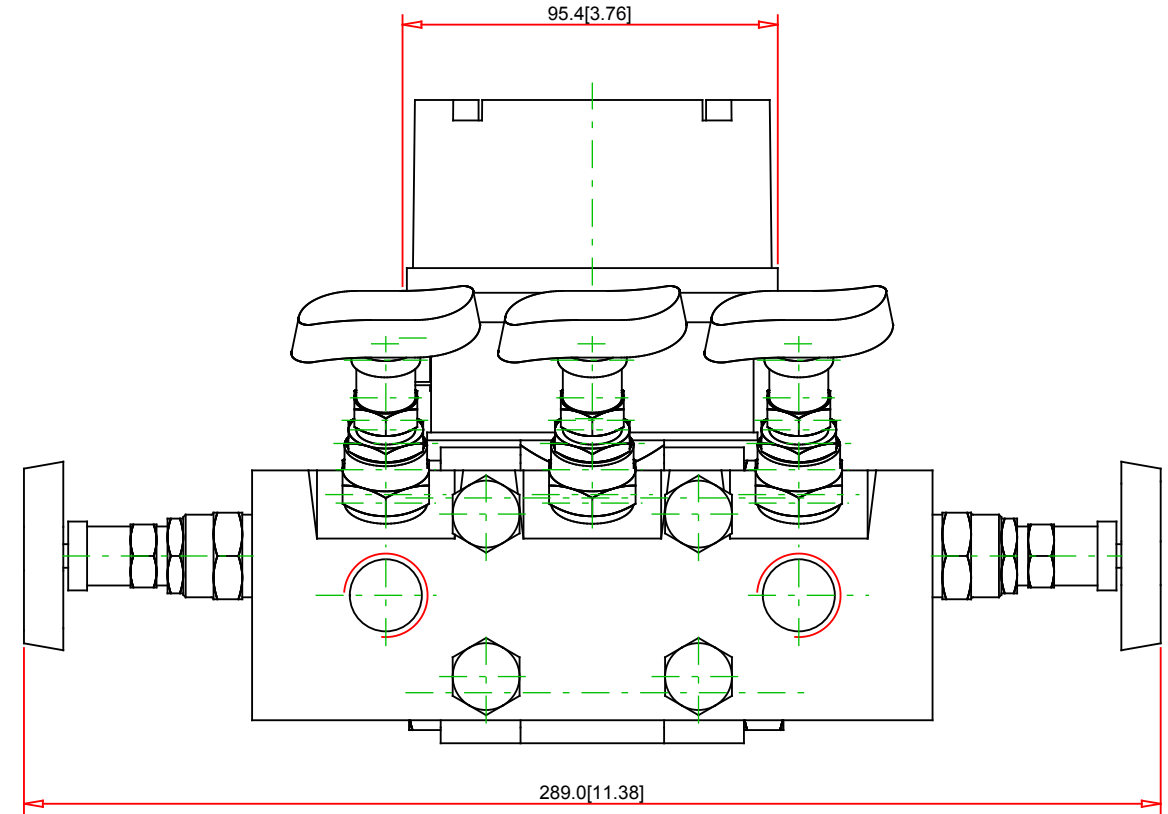

Резьба M20, IP66/67 NEMA4X/6P

Материал мембраны: 316L
Жидкий наполнитель: Силиконовое

First Angle Projection XX.X [x.xx] = mm [inch]

Disclaimer:

To ensure the accuracy of the information contained in this document every reasonable effort has been made. Endress+Hauser may not make any warranties, express or implied, with respect to the accuracy, the completeness or the technical or commercial usefulness of this document. Endress+Hauser may modify or replace this document any time.

© 30.04.2021 Endress+Hauser

Order Code :

PMD55-GR21BB27BGKHAJA1A+
AIN5Z1

Product Description :

Deltabar M PMD55

www.addresses.endress.com

Endress+Hauser

People for Process Automation