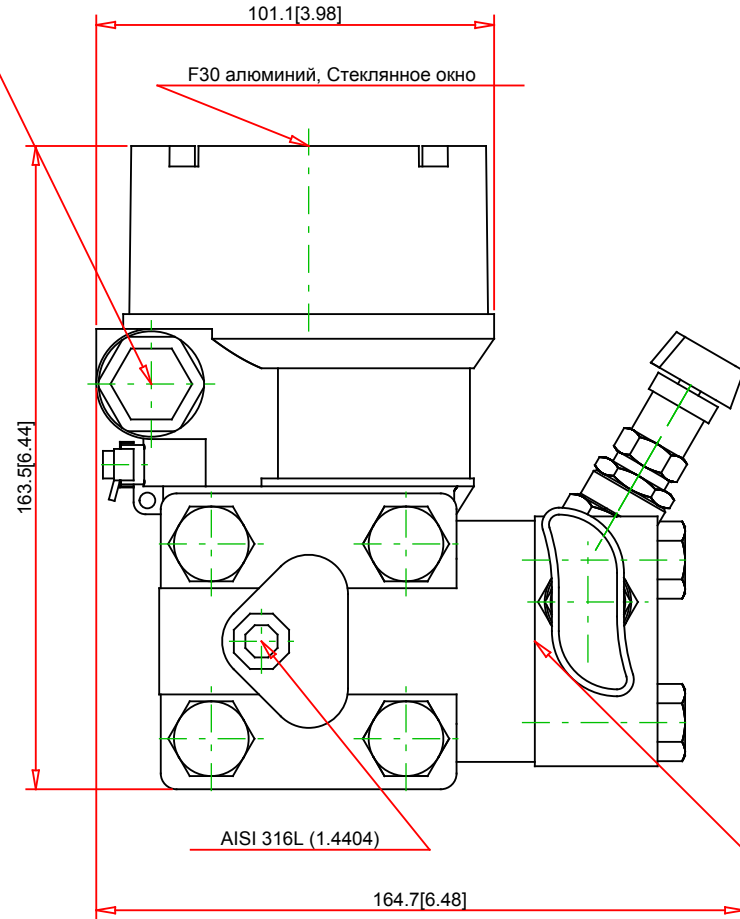

Резьба M20, IP66/67 NEMA4X/6P

Материал мембраны: 316L
Жидкий наполнитель: Силиконовое

First Angle Projection XX.X [x.xx] = mm [inch]

Disclaimer:

To ensure the accuracy of the information contained in this document every reasonable effort has been made. Endress+Hauser may not make any warranties, express or implied, with respect to the accuracy, the completeness or the technical or commercial usefulness of this document. Endress+Hauser may modify or replace this document any time.

© 30.04.2021 Endress+Hauser

Order Code :

PMD55-GR21BB27BGKHAJA1A+
AIN5Z1

Product Description :

Deltabar M PMD55

www.addresses.endress.com

Endress+Hauser

People for Process Automation